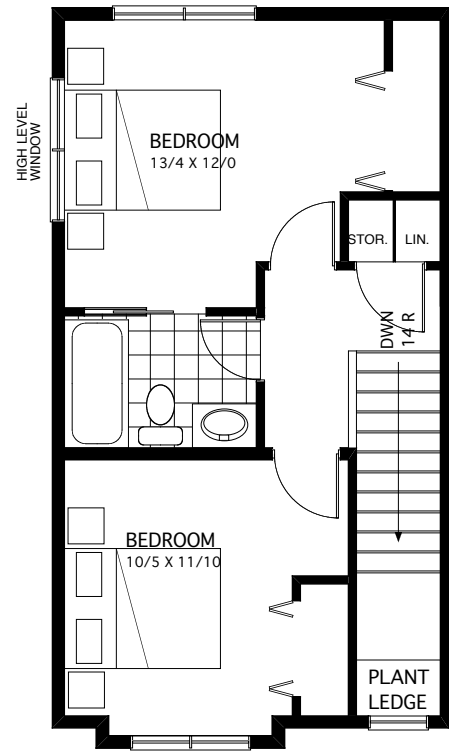

OUTSIDE UNIT (typ) lower fl
501 sq ft

OUTSIDE UNIT (typ) upper fl
466 sq ft