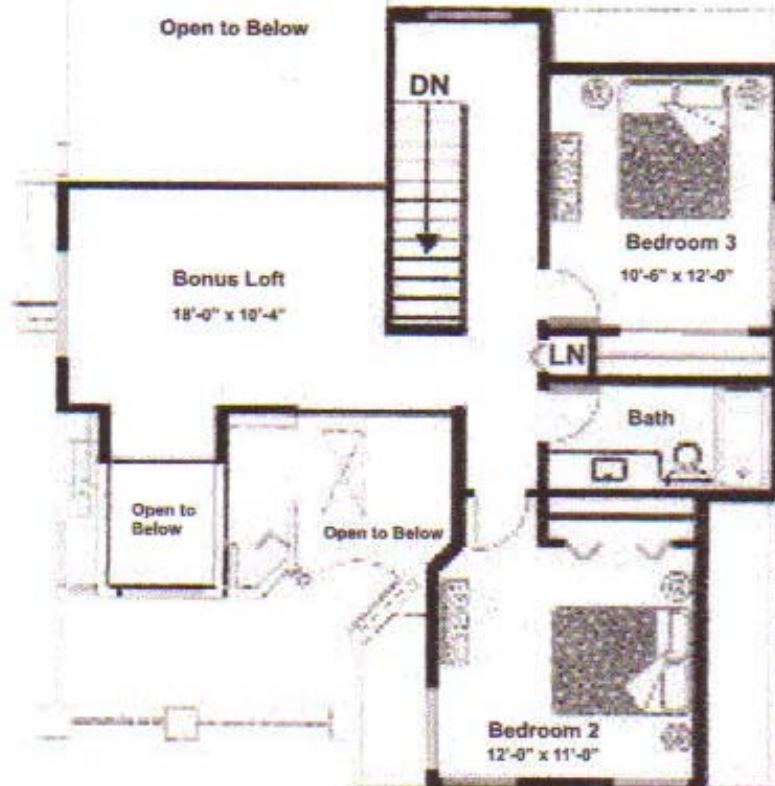

The COTTON
Lot 51 Raptor Place

Main Floor 1,048 sq. ft.

Total
1755 sq. ft

Second Floor 707 sq. ft.