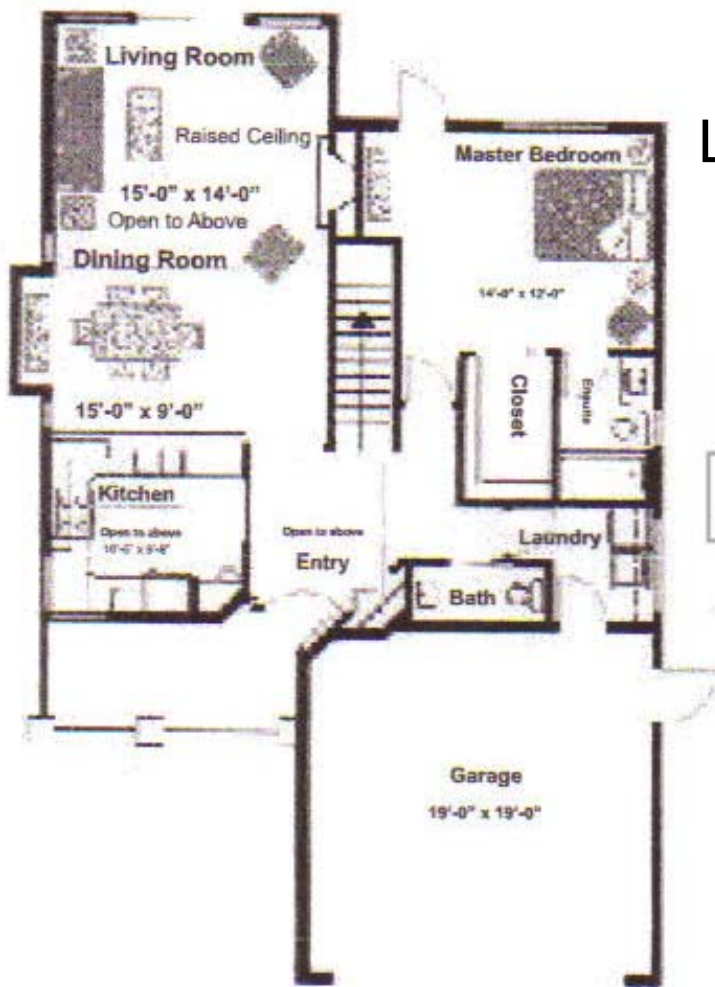

The COTTON
Lot 51 Raptor Place

Main Floor 1,048 sq. ft.

Total
1755 sq. ft

Second Floor 707 sq. ft.