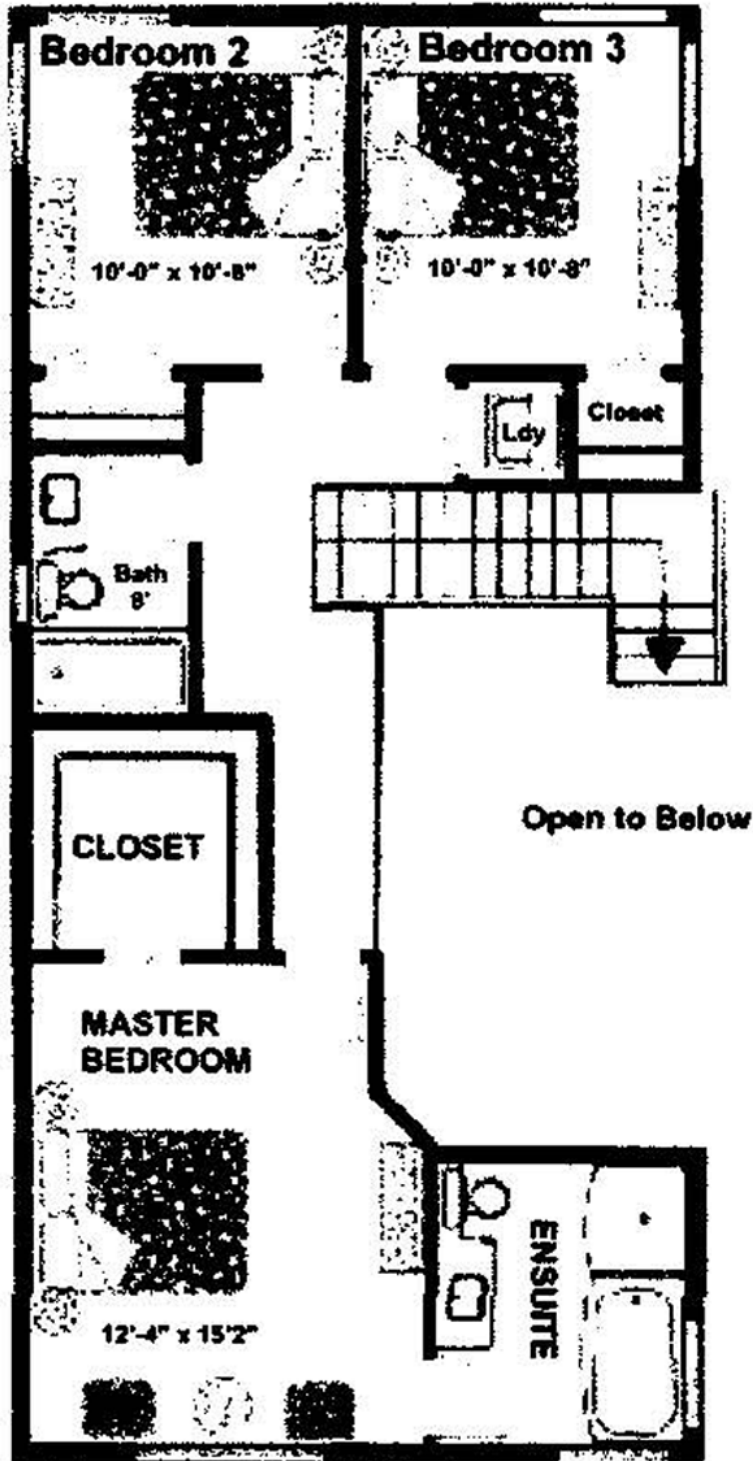

Main Floor:
878 sq. ft.

The BIRCH
Lot 52 Falcon Cres

Second Floor:
760 sq. ft.

TOTAL 1638 SQ.FT.