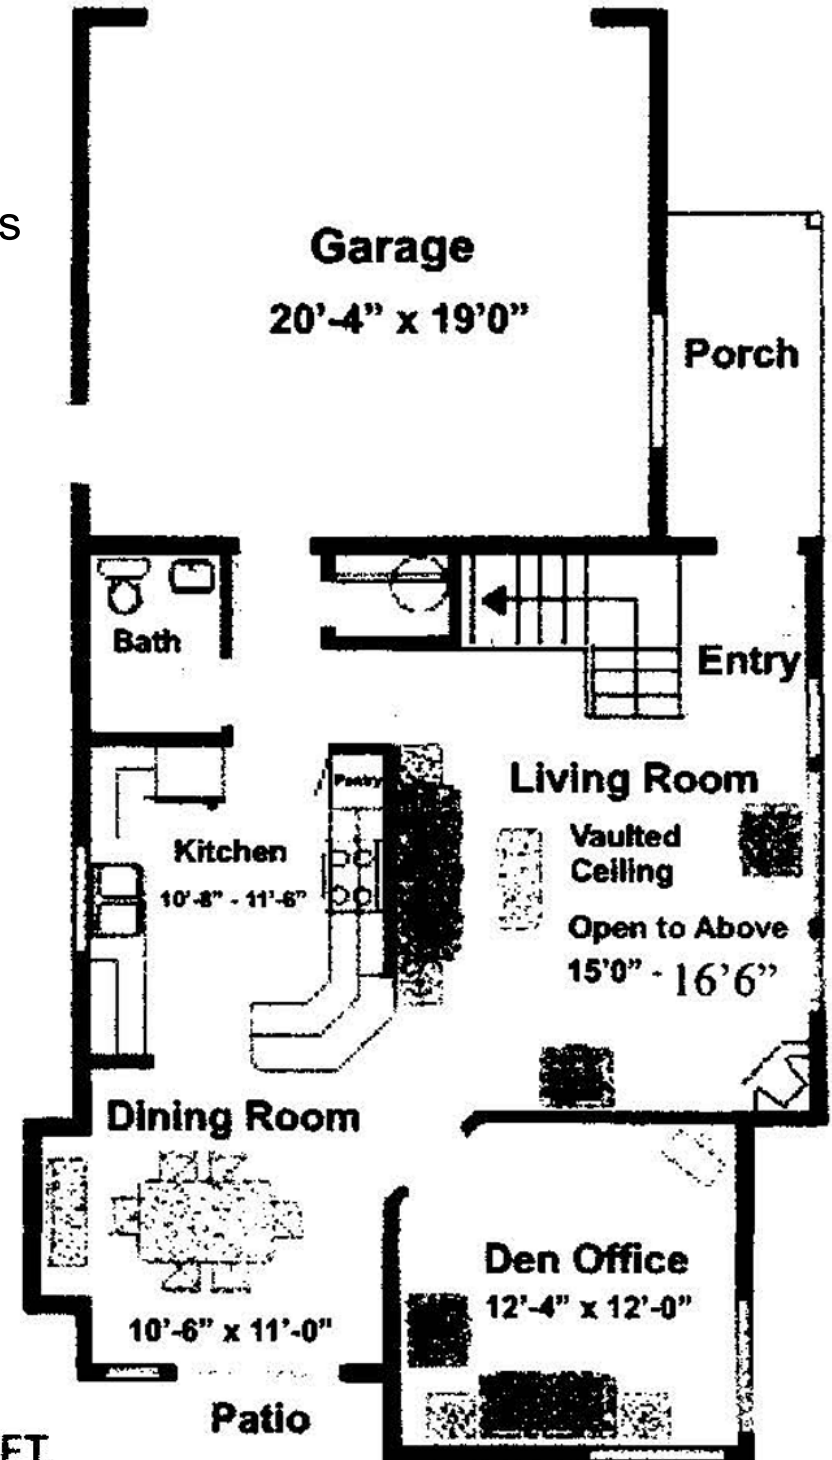

Main Floor:
878 sq. ft.

The BIRCH
Lot 52 Falcon Cres

Second Floor:
760 sq. ft.

TOTAL 1638 SQ.FT.