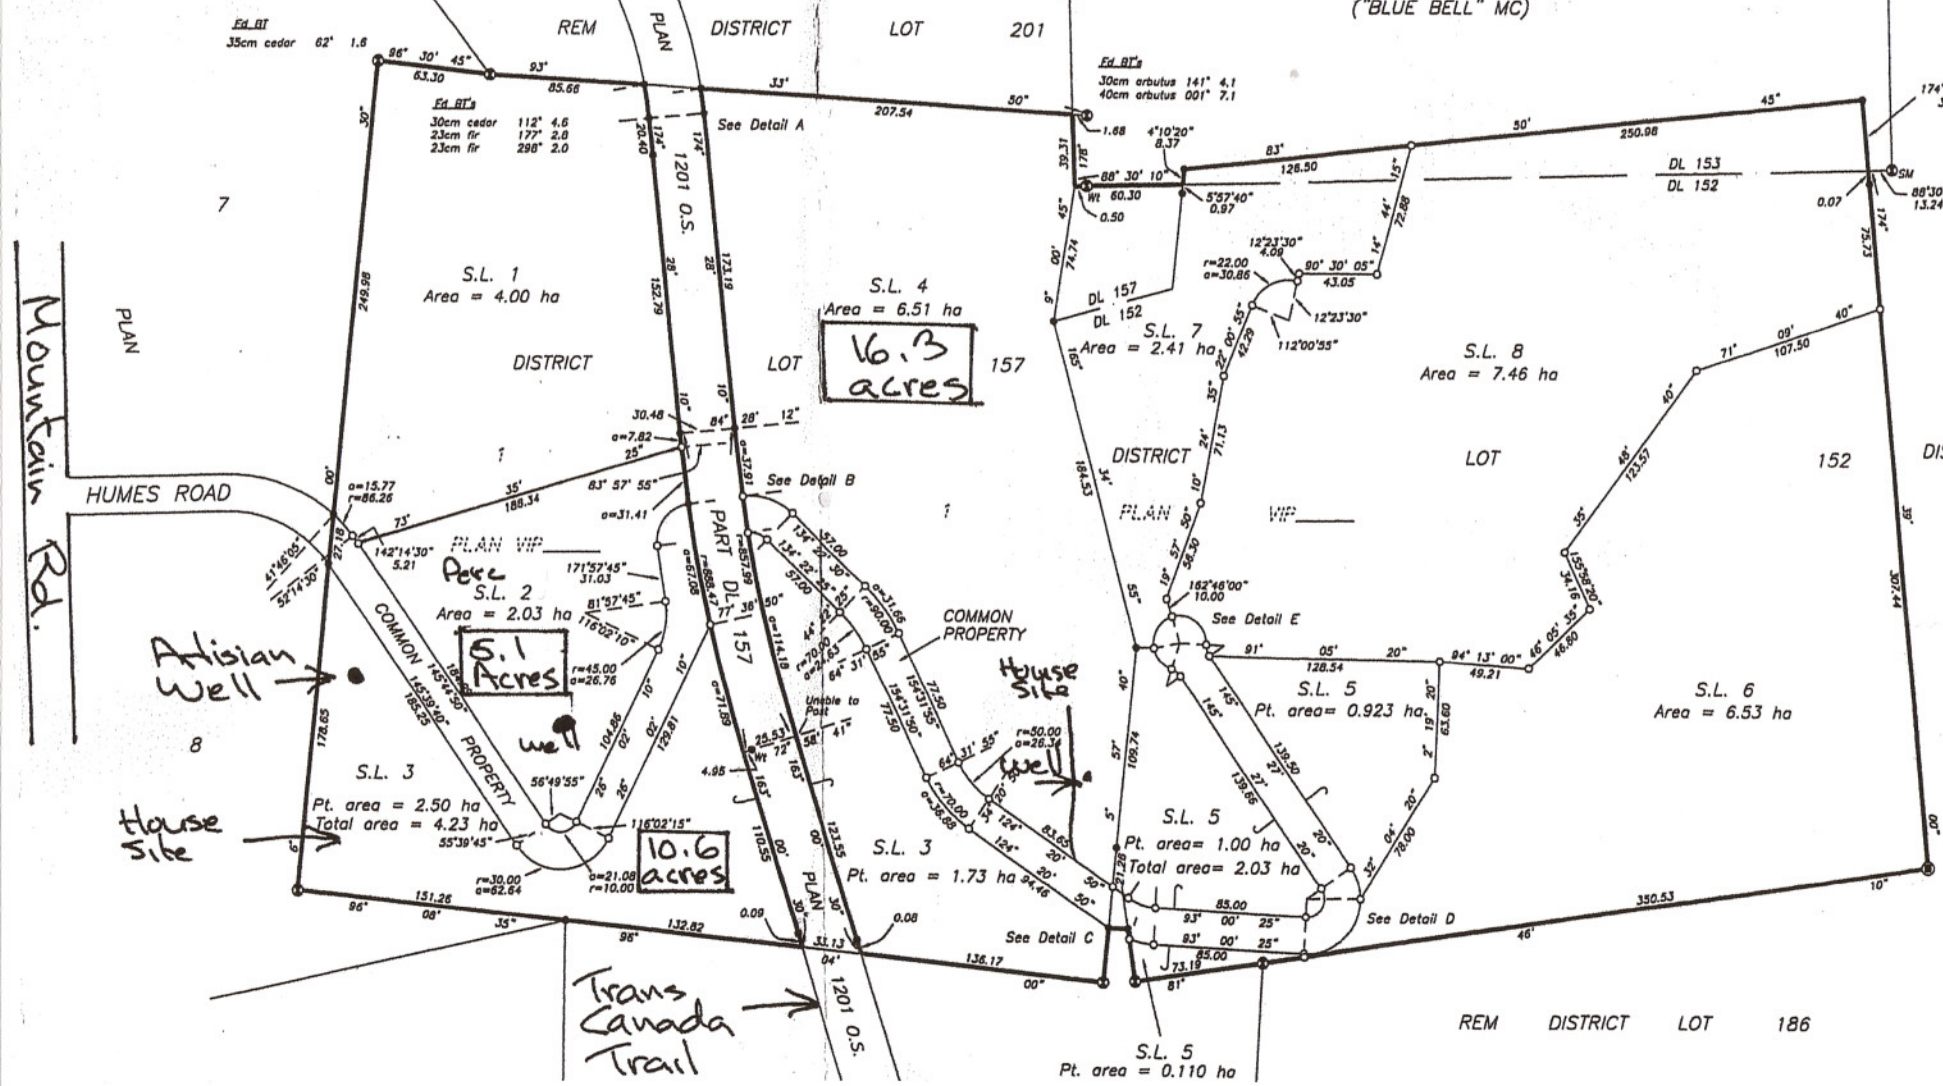

DETAIL D
Scale = 1:1000

DETAIL A
Scale = 1:1000

DETAIL C
Scale = 1:1000

Deputy Registrar

Approved as a Bare Land Strata Property Act, this

Approving Officer for the Minis

Registrar

Richard

Witness

Witness

Witness

REM DISTRICT LOT 186