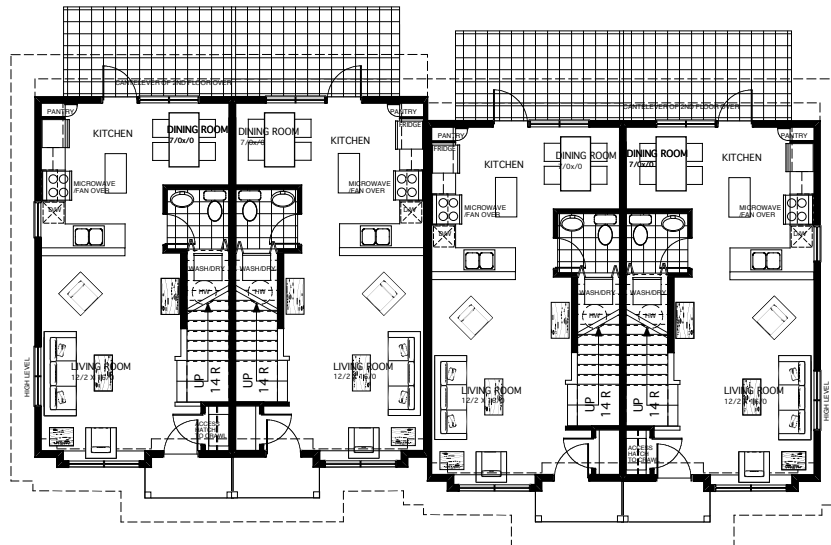

FOURPLEX UPPER FLOOR PLAN
 SCALE: 1/8" = 1'-0"

FOURPLEX MAIN FLOOR PLAN
 SCALE: 1/8" = 1'-0"