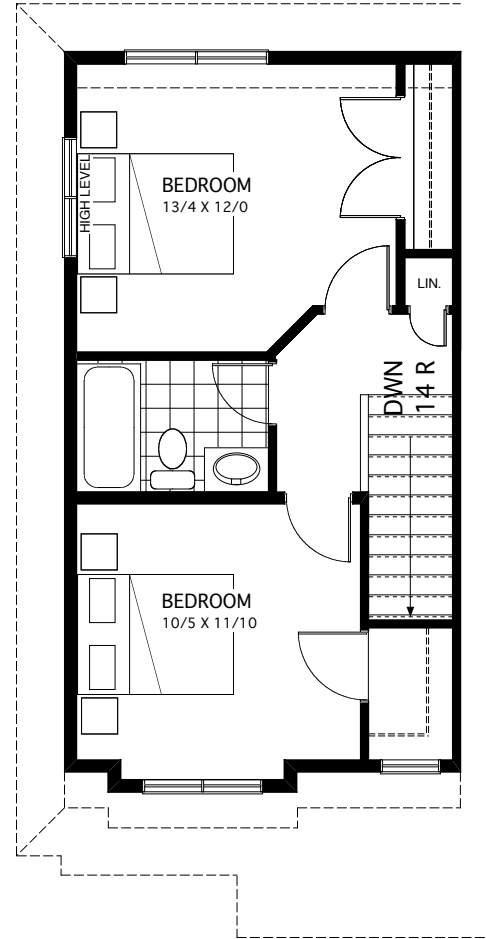

OUTSIDE UNIT (typ) lower fl  
 501 sq ft  
 SCALE 1/4" = 1'-0"

OUTSIDE UNIT (typ) upper fl  
 466 sq ft  
 SCALE 1/4" = 1'-0"